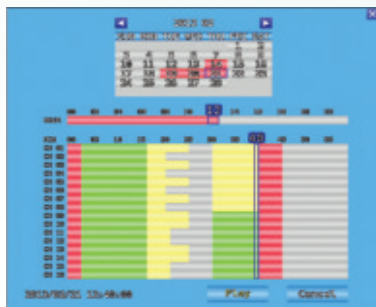

Item		ME5204	ME5304	ME5208	ME5216
Video input	No. of channel	4ch BNC	4ch BNC	8ch BNC	16ch BNC
Video output	Monitor	1ch HD output, 1ch VGA			
Multitasking		Quadplex			
Recording	Resolution	1920x1080, 1920x540, 960x540, 1280x720, 1280x360, 640x360, 960x480, 960x240, 480x240 (NTSC) 1920x1080, 1920x540, 960x540, 1280x720, 1280x360, 640x360, 960x576, 960x288, 480x288 (PAL)			
	Max. speed	60fps at 1080P (NTSC) 50fps at 1080P (PAL)	120fps at 1080P (NTSC) 100fps at 1080P (PAL)	120fps at 1080P (NTSC) 100fps at 1080P (PAL)	240fps at 1080P (NTSC) 200fps at 1080P (PAL)
	Mode	Schedule, Event(Sensor, Motion Detection), Manual, Continuous, Continuous+Event			
Display	Resolution	1024*768, 1280*720, 1280*1024, 1440*900, 1920*1080			
Search	Mode	Quick, Calendar, Bookmark, Event (Sensor, Motion Detection), USB			
Playback	Speed	x1,x2,x4,x8,x16,x32,x64,x128,x256,field by field (forward, backward) x1/4, x1/2 Slow Motion (forward only), repeat A-B			
Audio Input		4ch			2ch
Audio Output		1ch			
Sensor input		4 (NO/NC selectable)			
Alarm output(Relay)		1 Relay output			
Network	Speed & Type	10/100M (Static, DHCP, UPnP), E-mail, DDNS server available			
	Codec	Dual codec. (H.264)			
	Bandwidth limit	Yes			
Storage	SATA	Internal HDD 2EA or Internal HDD 1EA + e-SATA 1EA			
	e-SATA				
Backup		USB flash memory, network			
Password protection		1 admin + 100 users			
Interface	PTZ control	RS-485			
S/W upgrade		Network, USB flash memory			
Power source & consumption		+12VDC/4A adaptor (100 -240VAC, 50Hz/60Hz, 60W)			
Dimension (mm)		320(W) x 330(D) x 70(H)			

< Search >